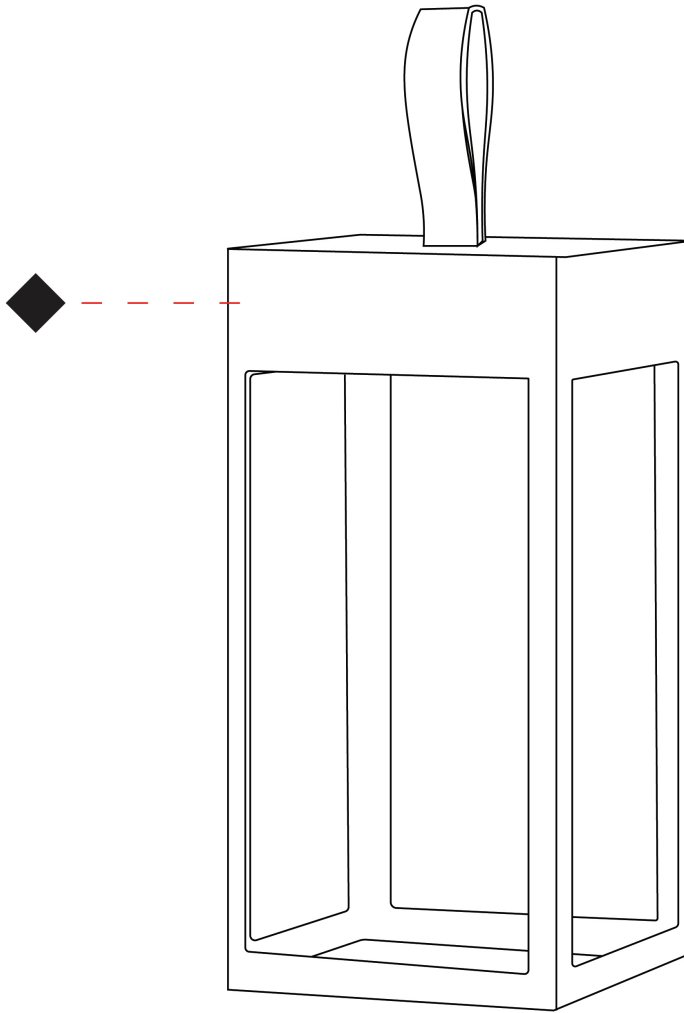

E9B268-

PROJECT _____

TYPE _____

SPECIFIER _____

QUANTITY _____

DATE _____

E