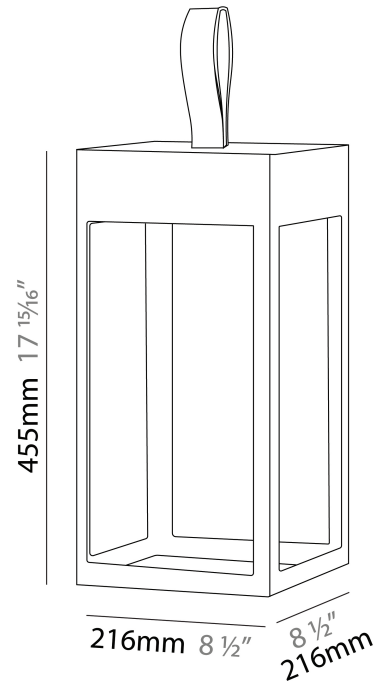

PROJECT _____
TYPE _____
SPECIFIER _____
QUANTITY _____
DATE _____

ETEREA 2.0 PORTABLE

E9B268-

base number _____
Finish _____
Options _____

1. To build a product code in our configurator select the specify button on the base model # product page
2. To build a manual product code on this datasheet choose from the options listed below in blue font and add the suffix to the base model #

GENERAL

Series: Eterea 2.0
Brand: Platek
Division: Exterior
Mounting Type: Portable
Mounting Location: Table
Subcategory: Battery Operated

PHYSICAL

Shape: Rectangle
Length (mm): 216
Length (in): 8 ½
Width (mm): 216
Width (in): 8 ½
Height (mm): 455
Height (in): 17 15/16
Light Distribution: Direct
Weight (kg): 2.80
Weight (lbs): 6.17
Screws: No visible screws
Diffuser: Frosted Methacrylate
Fixture Finish: [ANT](#) / [BLK](#) / [BRZ](#) / [COR](#) / [RSB](#) / [WHI](#)
Fixture Material: Stainless Steel
Cable Details: Supplied with one Micro USB power supply cable 1.2m in length
Upon Request: Bolt Down

ELECTRICAL

Lamp Type: LED
Input Wattage (W): 4.5
Total Output Wattage (W): 4.5
Dimming: Non-Dimmable
Input Voltage (V): 120

LED

Number of LEDs: 1
Color Temperature (°K): 3000
Max. Delivered Lumen (lm): 275
Nominal Lumen (lm): 450
CRI: >90 CRI
Lamp Life (hrs): 60000

OPTICAL

Optic°: 100

RATINGS AND CERTIFICATIONS

Certified By: Certified for North American Standards
IP rating: IP65
IK Rating: IK07
Bug Rating: B0 U0 G0